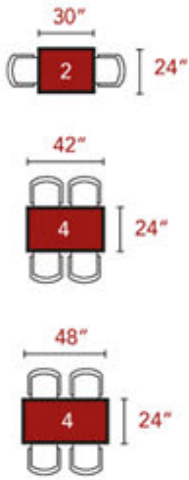

RECOMMENDED SEATING CAPACITY

RECTANGLE

SQUARE

CIRCLE