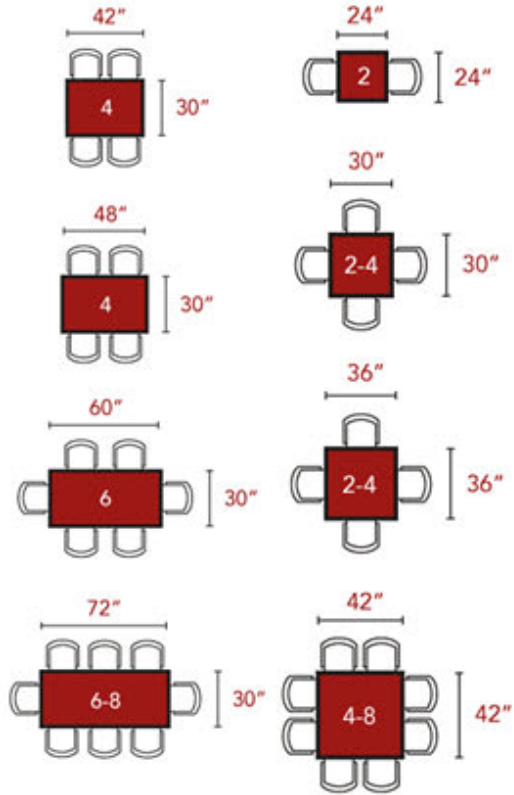

RECOMMENDED SEATING CAPACITY

RECTANGLE

SQUARE

CIRCLE